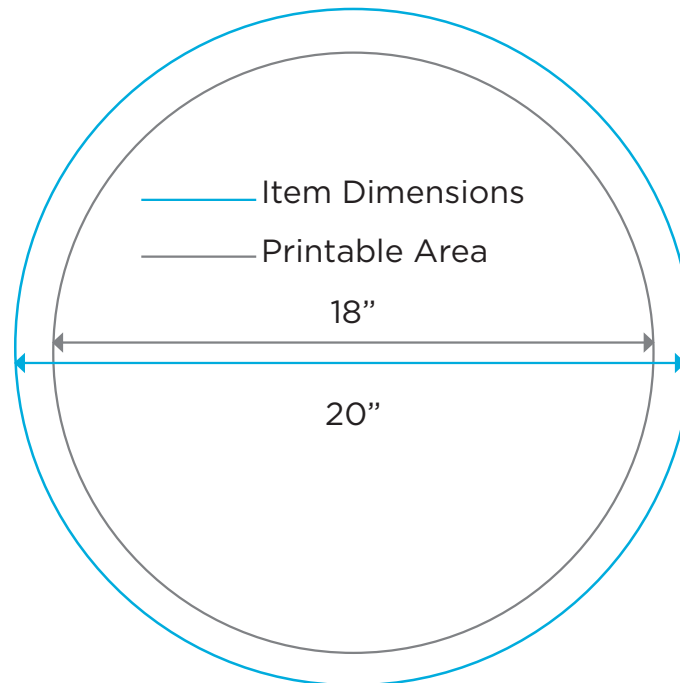

CIRCLE WALL - GREY

Product Code: 21087

Dimensions: 9'11" Tall x 4' Wide x 30" Deep

Printable Area: 18" Diameter

DESIGN SPECIFICATIONS

- Acceptable file formats are Adobe Illustrator (.ai), Encapsulated Postscript (.eps), Adobe Photoshop (.psd or .psb) and Adobe Acrobat (.pdf)
- Convert all text to outlines or supply fonts used
- Include any linked files with submissions or embed images
- Ensure that all graphic elements are no less than 150 DPI at full scale
- Please add 1/4" bleed to all artwork