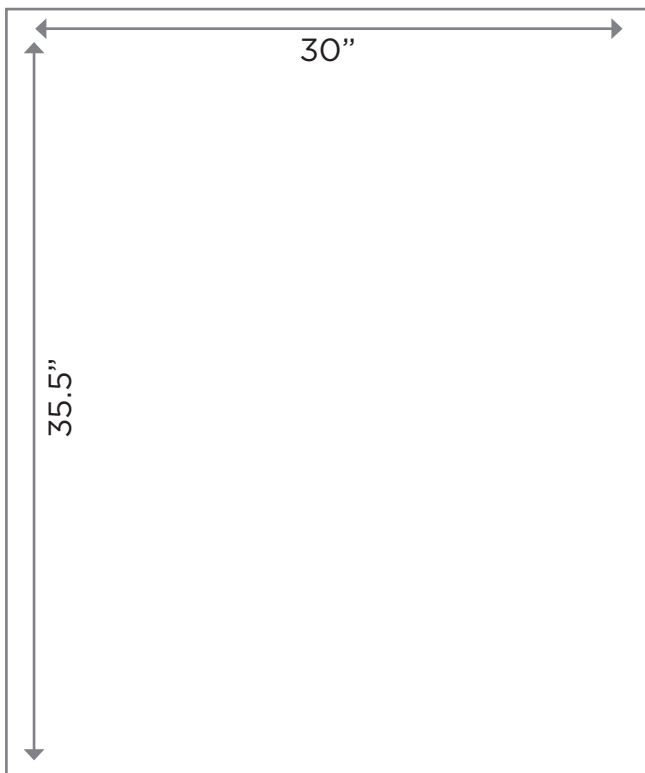

## ROLING CART WITH TOPPER

Top, Each Side

Printable Area

Product Code: 13557

Dimensions: 6'5" Tall x 30" Wide x 30" Deep

Printable Areas:

Top (4 sides): 5.5" Tall x 30" Wide

Bottom (3 sides): 35.5" Tall x 30" Wide

Bottom, Each Side