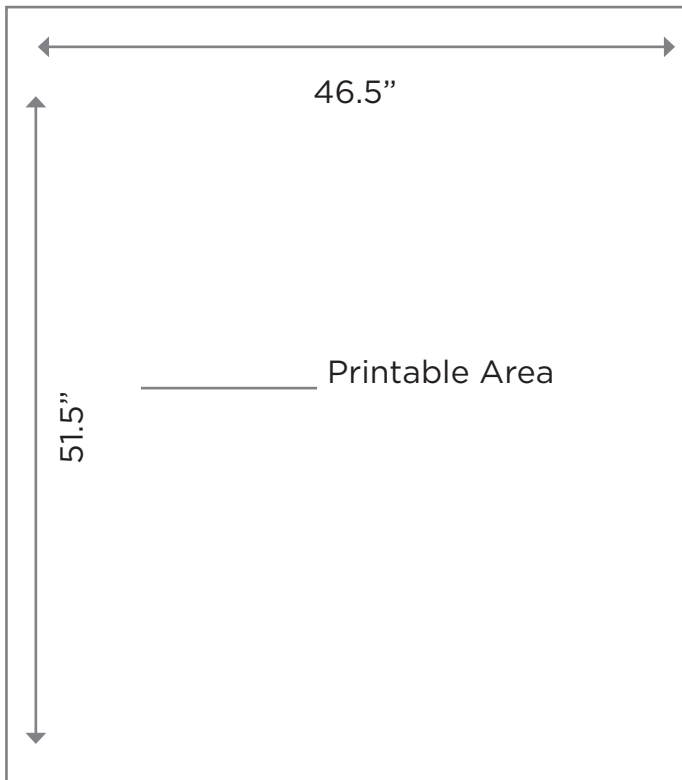

PROP RENTALS

GLOW BACK BAR

Product Code: 13504

Dimensions: 8' Tall x 4' Wide x 24" Deep

Printable Area: 51.5" Tall x 46.5" Wide

DESIGN SPECIFICATIONS

- Acceptable file formats are Adobe Illustrator (.ai), Encapsulated Postscript (.eps), Adobe Photoshop (.psd or .psb) and Adobe Acrobat (.pdf)
- Convert all text to outlines or supply fonts used
- Include any linked files with submissions or embed images
- Ensure that all graphic elements are no less than 150 DPI at full scale
- Please add 1/4" bleed to all artwork