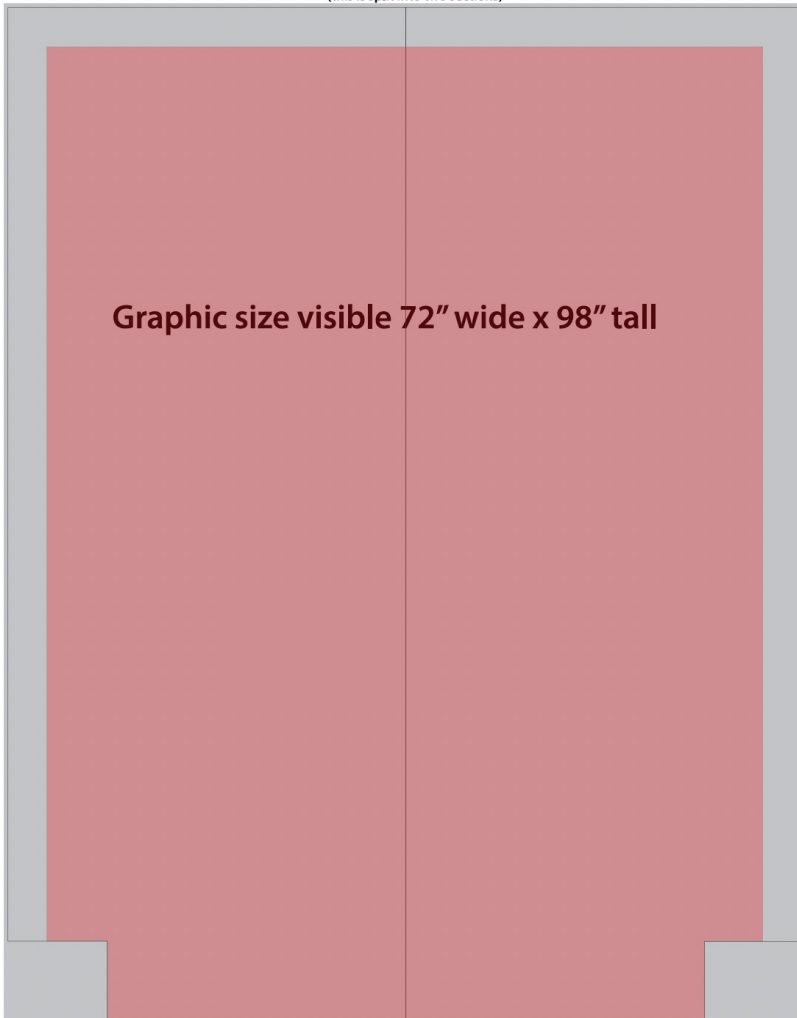

## SQUARE LED ARCH

Product Code: 13284

Dimensions: 8' Tall x 6' Wide x 12" Deep

Printable Area: 98" Tall x 72" Wide

Graphic size is 80" wide x 102" tall  
(this is split into two sections)

Graphic size visible 72" wide x 98" tall