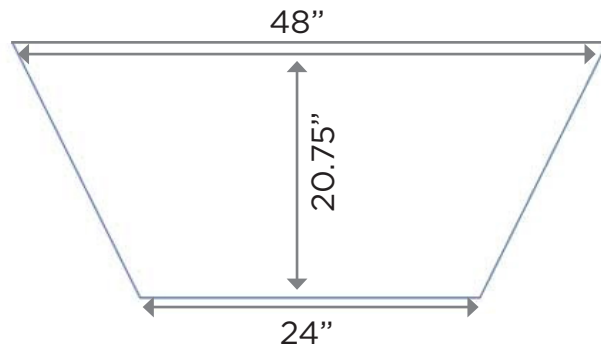

_____ Printable Area

TOP