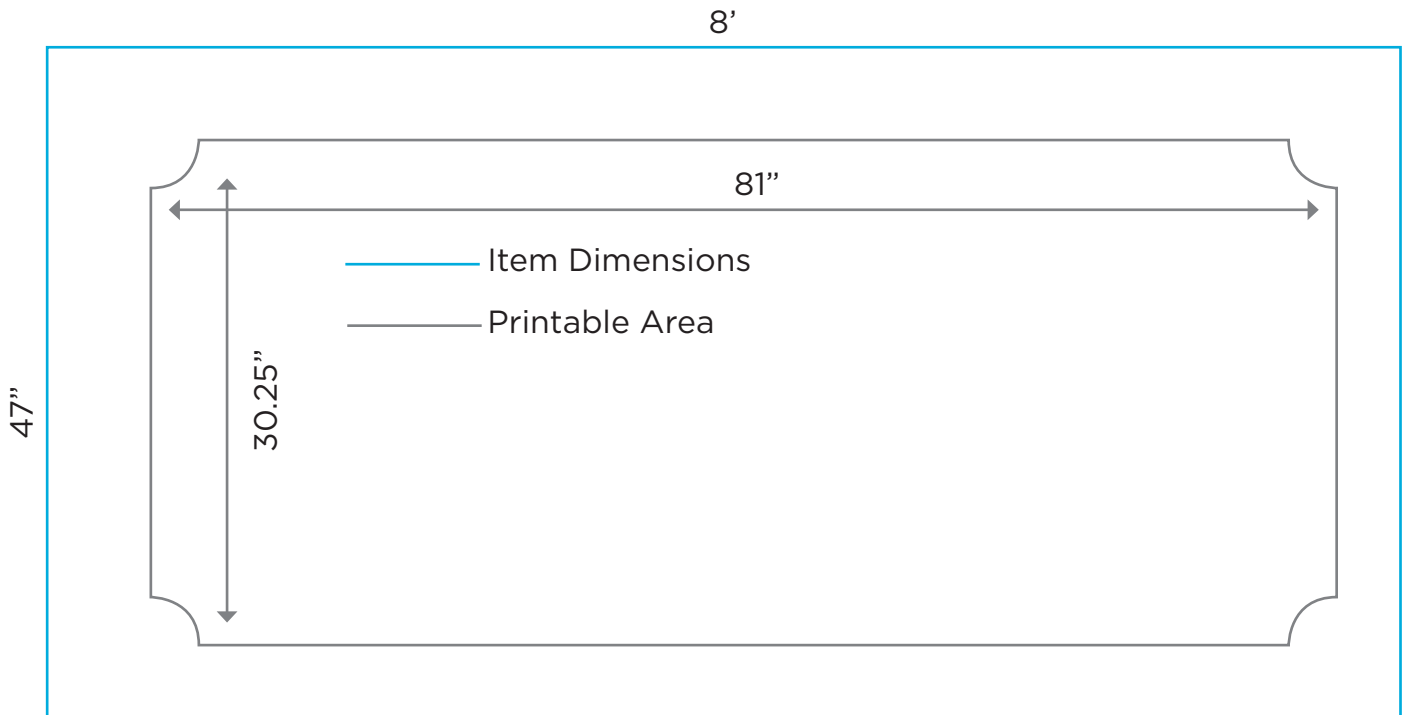

EMERALD BAR 8'

Product Code: 13229

Dimensions: 47" Tall x 8' Wide x 23" Deep

Printable Area: 30.25" Tall x 81" Wide

DESIGN SPECIFICATIONS

- Acceptable file formats are Adobe Illustrator (.ai), Encapsulated Postscript (.eps), Adobe Photoshop (.psd or .psb) and Adobe Acrobat (.pdf)
- Convert all text to outlines or supply fonts used
- Include any linked files with submissions or embed images
- Ensure that all graphic elements are no less than 150 DPI at full scale
- Please add 1/4" bleed to all artwork