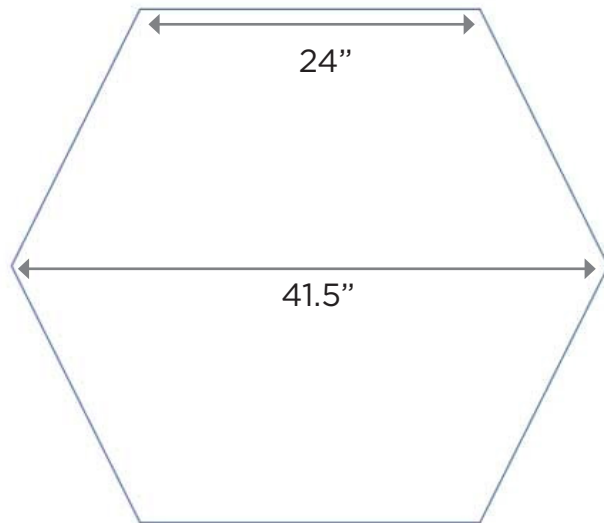

Printable Area

TOP