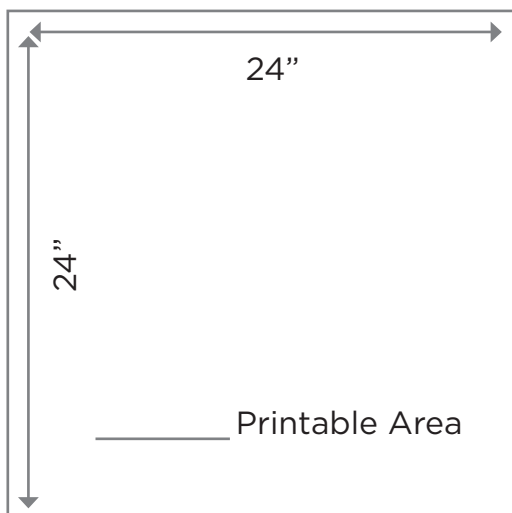

DESIGN SPECIFICATIONS

- Acceptable file formats are Adobe Illustrator (.ai), Encapsulated Postscript (.eps), Adobe Photoshop (.psd or .psb) and Adobe Acrobat (.pdf)
- Convert all text to outlines or supply fonts used
- Include any linked files with submissions or embed images
- Ensure that all graphic elements are no less than 150 DPI at full scale
- Please add 1/4" bleed to all artwork

SIDES: 6 TOTAL