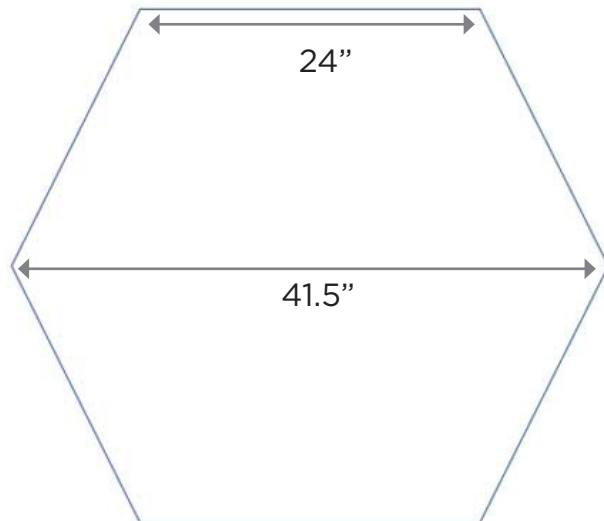

TOP

Print-ready graphics are due 7 business days prior to the event date. Sooner is better!
If files provided are not print ready or if modifications need to be made to design or content,
Shag can help for a graphic design fee.

For questions, please contact your salesperson at: [214.742.5252](tel:214.742.5252)