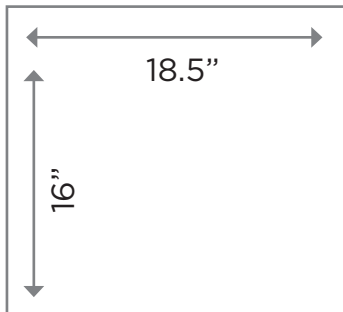

DESIGN SPECIFICATIONS

- Acceptable file formats are Adobe Illustrator (.ai), Encapsulated Postscript (.eps), Adobe Photoshop (.psd or .psb) and Adobe Acrobat (.pdf)
- Convert all text to outlines or supply fonts used
- Include any linked files with submissions or embed images
- Ensure that all graphic elements are no less than 150 DPI at full scale
- Please add 1/4" bleed to all artwork

ENDS