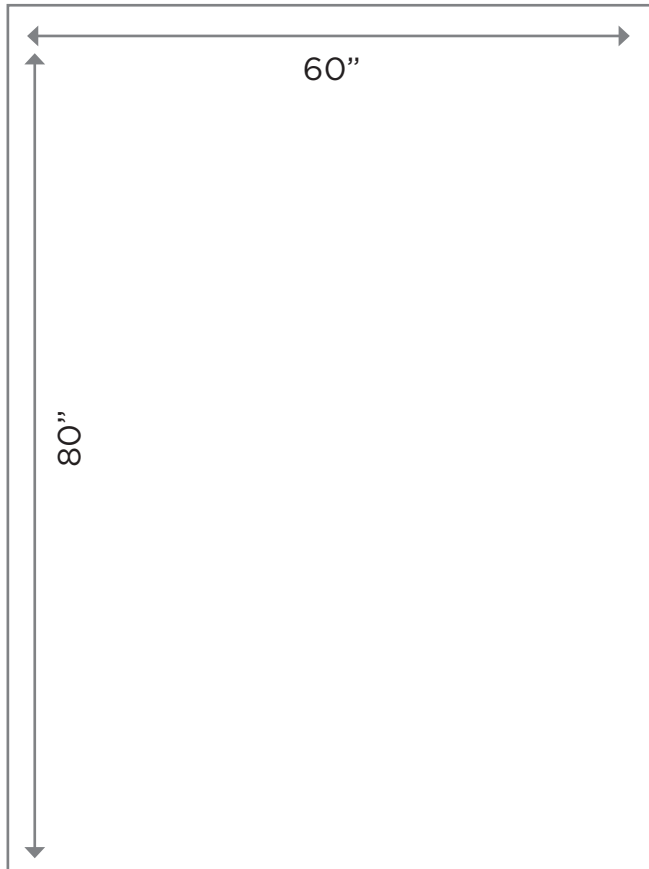

PROP RENTALS

TOP

PANEL BEHIND WINDOW

BOTTOM

CURVED STOREFRONT FACADE - WHITE

Product Code: 12517

Dimensions: 10' Tall x 5'9" Wide x 34" Deep

Printable Area:

Top: 5.5" Tall x 99.5" Wide

Panel behind window: 80" Tall x 60" Wide

Bottom: 32" Tall x 99.5" Wide

DESIGN SPECIFICATIONS

- Acceptable file formats are Adobe Illustrator (.ai), Encapsulated Postscript (.eps), Adobe Photoshop (.psd or .psb) and Adobe Acrobat (.pdf)
- Convert all text to outlines or supply fonts used
- Include any linked files with submissions or embed images
- Ensure that all graphic elements are no less than 150 DPI at full scale
- Please add 1/4" bleed to all artwork